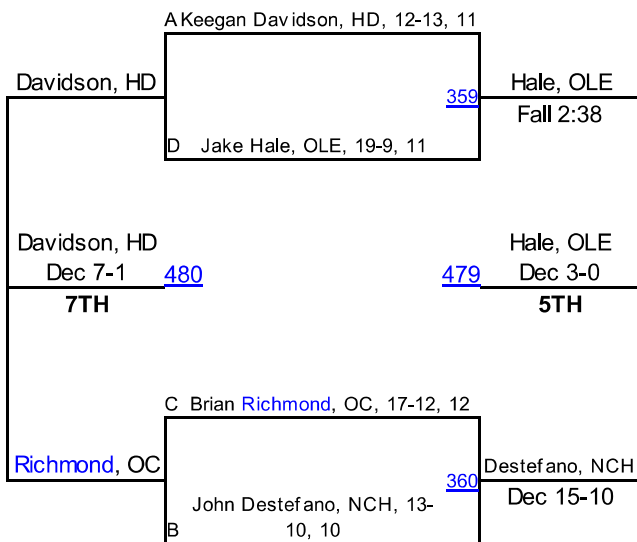

Pool B

Pool C

Pool D

ROUND 1

ROUND 2

ROUND 3

2014 Wadsworth GIT

220