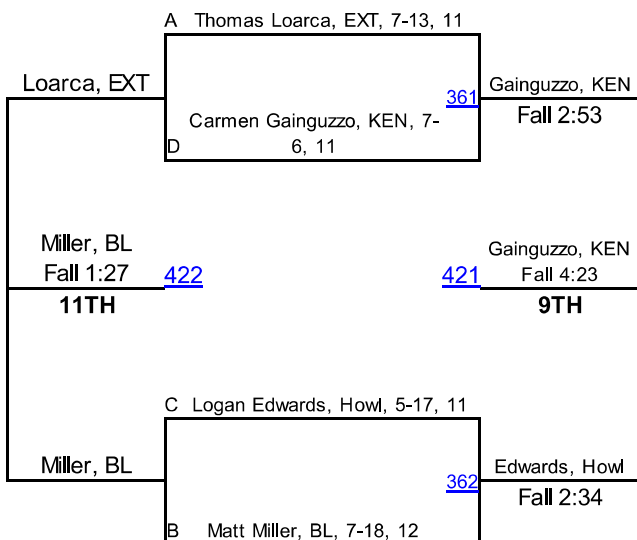

Pool B

Pool C

Pool D

ROUND 1

ROUND 2

ROUND 3

2014 Wadsworth GIT

220