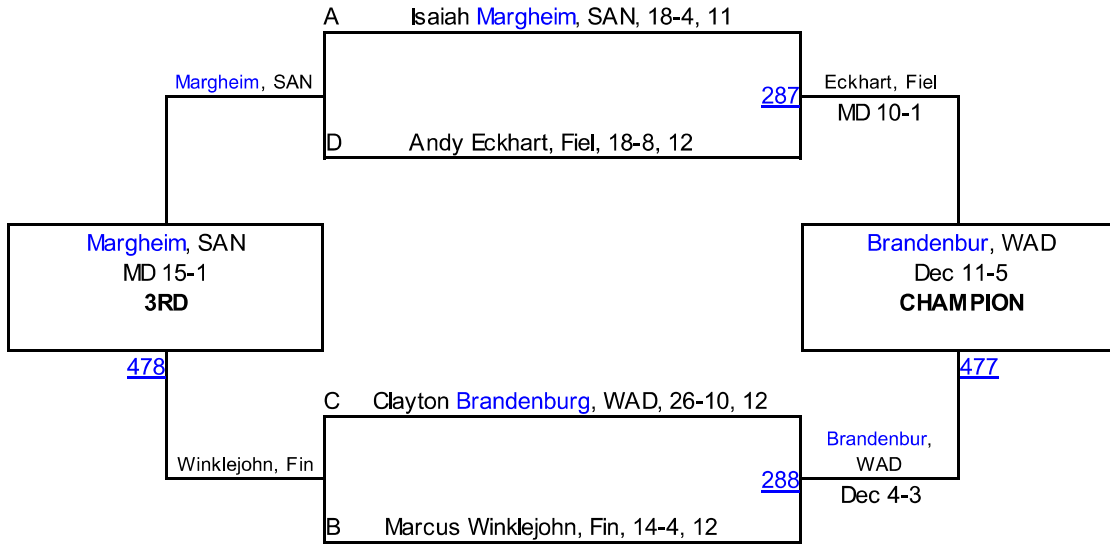

Pool B

Pool C

Pool D

ROUND 1

ROUND 2

ROUND 3

2014 Wadsworth GIT

220